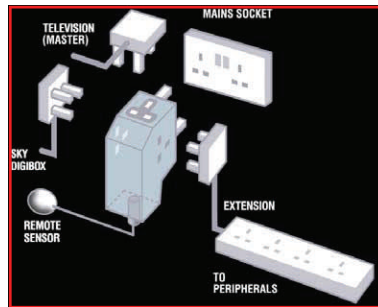

## TELEVISION & AUDIO/VISUAL POWER ADAPTOR *Saves You Energy and Money*

- Powers all TV and audio visual equipment ON or OFF automatically.
- Dedicated socket automatically powers your SKY DigiBox into standby (not Sky+ or Sky HD).
- Provides high quality surge protection for your whole system.
- Reduces fire risk.
- British standards compliant.

## HOW DO THEY WORK

The adaptor learns to recognise the signal from your television remote control; this enables it to activate your television automatically into standby mode whenever you are ready to use it. When you have finished using your television you switch it off in the normal way using your remote control and the IntelliPanel adaptor does the rest! Instead of simply switching off the television the clever IntelliPanel adaptor continues to record the amount of power being drawn by the television and waits until the internal circuitry has completely powered down into standby state, only then does the IntelliPanel adaptor switch the television and peripheral equipment off.